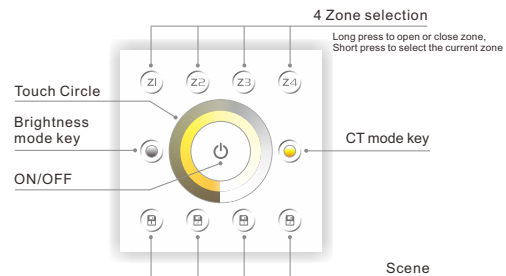

Key Functions: