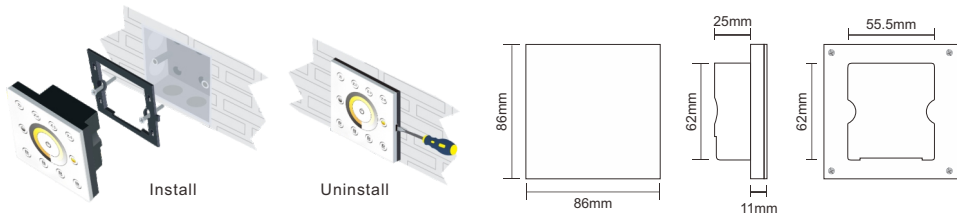

Installation: